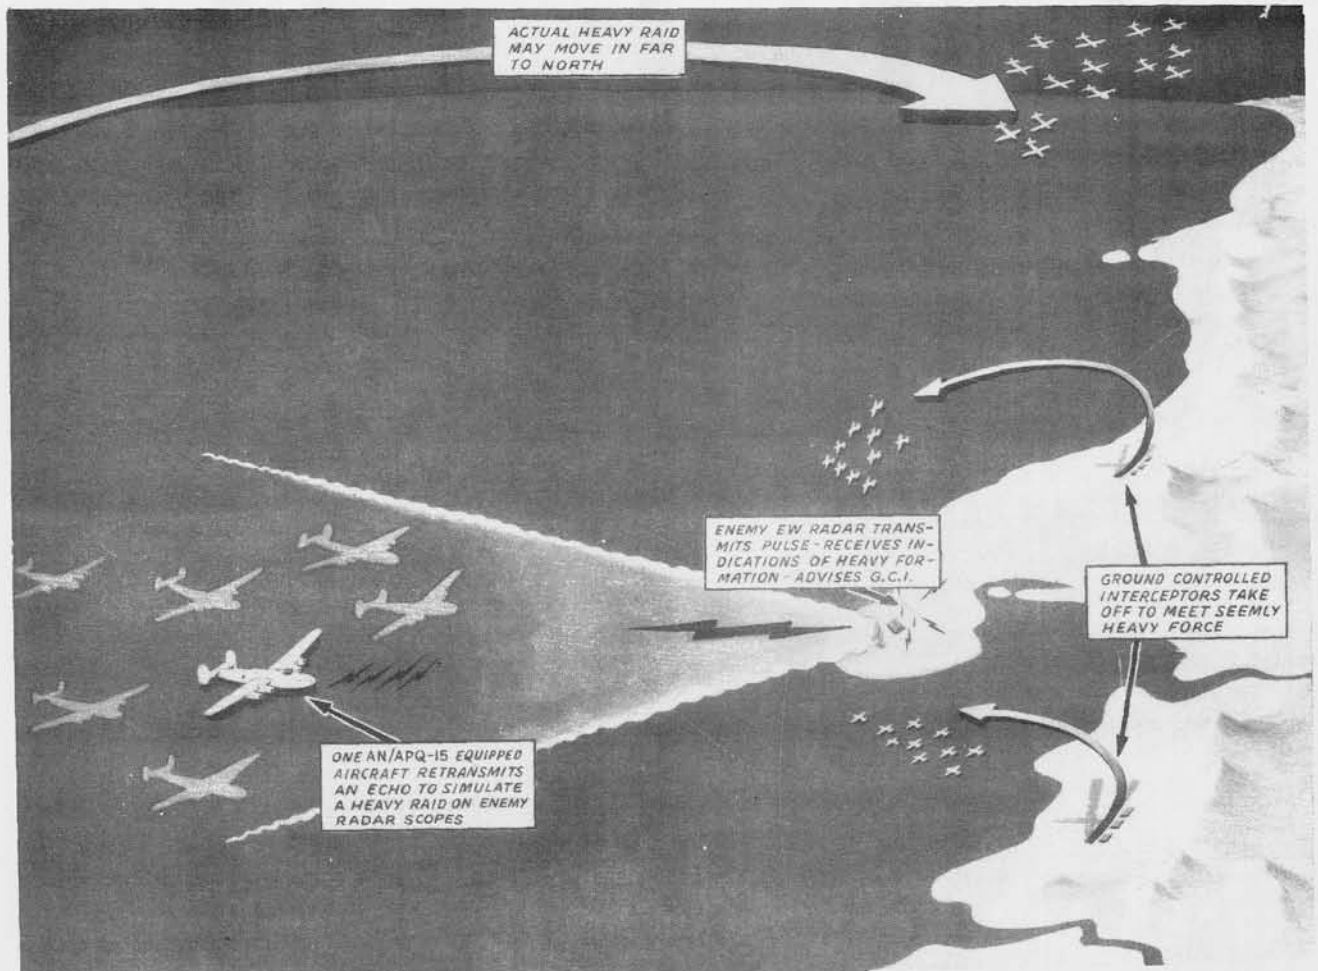

Radio Set AN/APQ-15 "SPOOFER" repeating device plays an important role in deceiving enemy interceptor defense to the wrong place at the right time.