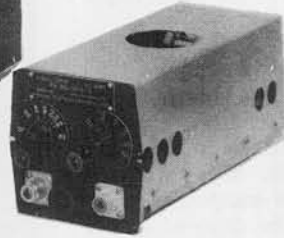

Radar Set AN/APQ-15 is a "spoofing" radar repeating device, designed for use in the Pacific theater. The equipment is a deception device, used to simulate a flight of planes. It picks up radar signals within its frequency range and retransmits an echo on the accepted frequency. The echo signal is adjustable in length and delay to simulate range and size of the false flight information to be transmitted.

Radio Set AN/APQ-15 "SPOOFER" repeating device plays an important role in deceiving enemy interceptor defense to the wrong place at the right time.

UNCLASSIFIED

Receiver-Transmitter  
RT-64/APQ-15

TN-66/APQ-15