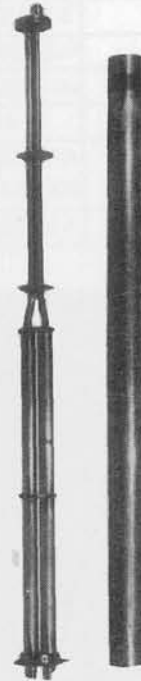

Radar Set AN/APQ-15 is a "spoofing" radar repeating device, designed for use in the Pacific theater. The equipment is a deception device, used to simulate a flight of planes. It picks up radar signals within its frequency range and retransmits an echo on the accepted frequency. The echo signal is adjustable in length and delay to simulate range and size of the false flight information to be transmitted.

The equipment was designed to cover the 90-325 mc. band by means of seven tuning units. Power is obtained from an 80/115 volt, 400-2600 c.p.s., a.c. source.

Army Supply Program requirements as of 20 July 1944 were 200 for the calendar year 1944.

TN-64/APQ-15

AT-41/APT

AT-42/APT

AT-43/APT

Balancing Unit CU-43/APT  
Disassembled View

RADAR SET AN/APQ-15

TOTAL WEIGHT 100 LBS.

Component	Nomenclature	Size	Weight
Receiver Transmitter	RT-64/APQ-15	7 5/8" x 10 1/8" x 21 3/4"	40 Lbs.
Tuning Unit	TN-64/APQ-15	4" x 4" x 10"	15 Lbs.
Tuning Unit	TN-65/APQ-15	4" x 4" x 10"	15 Lbs.
Tuning Unit	TN-66/APQ-15	4" x 4" x 10"	15 Lbs.
Tuning Unit	TN-67/APQ-15	4" x 4" x 10"	15 Lbs.
Tuning Unit	TN-68/APQ-15	4" x 4" x 10"	15 Lbs.
Tuning Unit	TN-69/APQ-15	4" x 4" x 10"	15 Lbs.
Tuning Unit	TN-70/APQ-15	4" x 4" x 10"	15 Lbs.
Mounting Base	MT-171/U	2 1/4" x 10 5/8" x 22"	4 Lbs.
Antenna Stub	AT-41/APT	16 1/2" Long	7 Lbs.
Antenna Stub	AT-42/APT	22 1/2" Long	7 Lbs.
Antenna Stub	AT-43/APT	29" Long	7 Lbs.
Balancing Unit	CU-43/APT	35" x 2" Diam.	5 Lbs.
Balancing Unit	CU-44/APT	52" x 2" Diam.	7 Lbs.