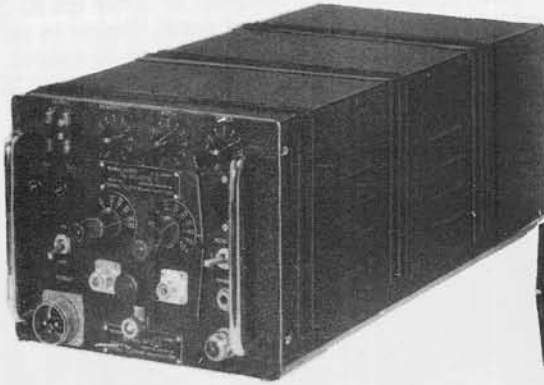

TN-66/APQ-15

UNCLASSIFIED

Receiver-Transmitter
RT-64/APQ-15