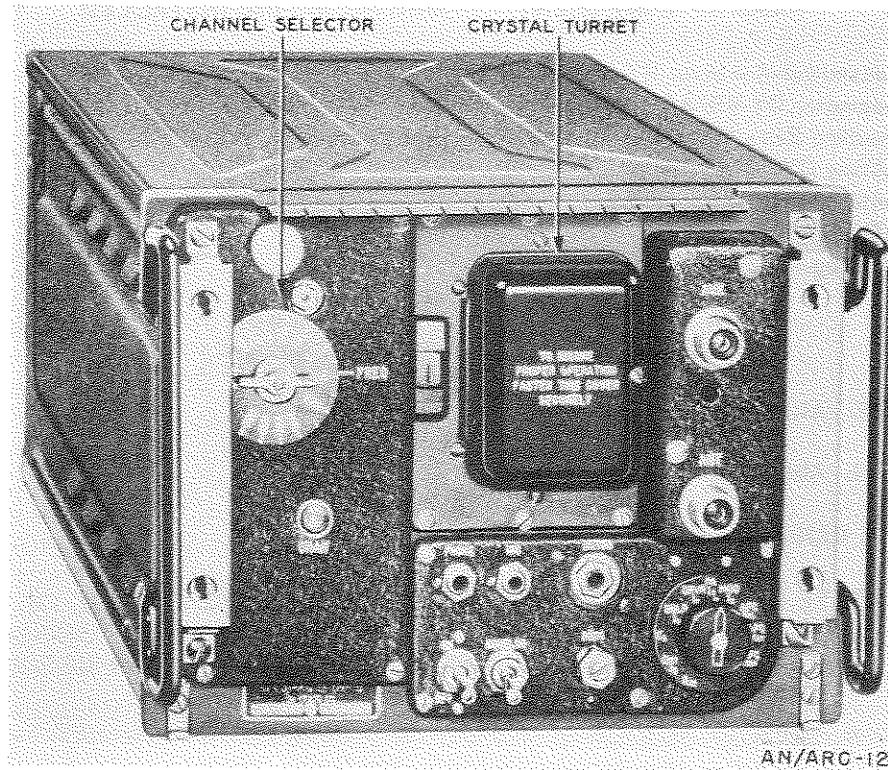

STATUS: Limited Standard
 CLASSIFICATION OF EQUIPMENT: Restricted
 USING SERVICE: Navy
 DATE OF THIS SHEET: 29 May 52

AN/ARC-12

RADIO SET

Radio Set AN/ARC-12 provides am (voice) facilities for communication between aircraft, or between aircraft, and ground installations.

This set has 10 preset crystal-controlled channels, one of which is a guard channel, with provision for monitoring the guard frequency while operating over one of the communication channels.

It is also a component of Radio Set AN/ARC-30, an airborne communications relay system, which consists essentially of two AN/ARC-12's receiving on one frequency and transmitting on a different frequency.